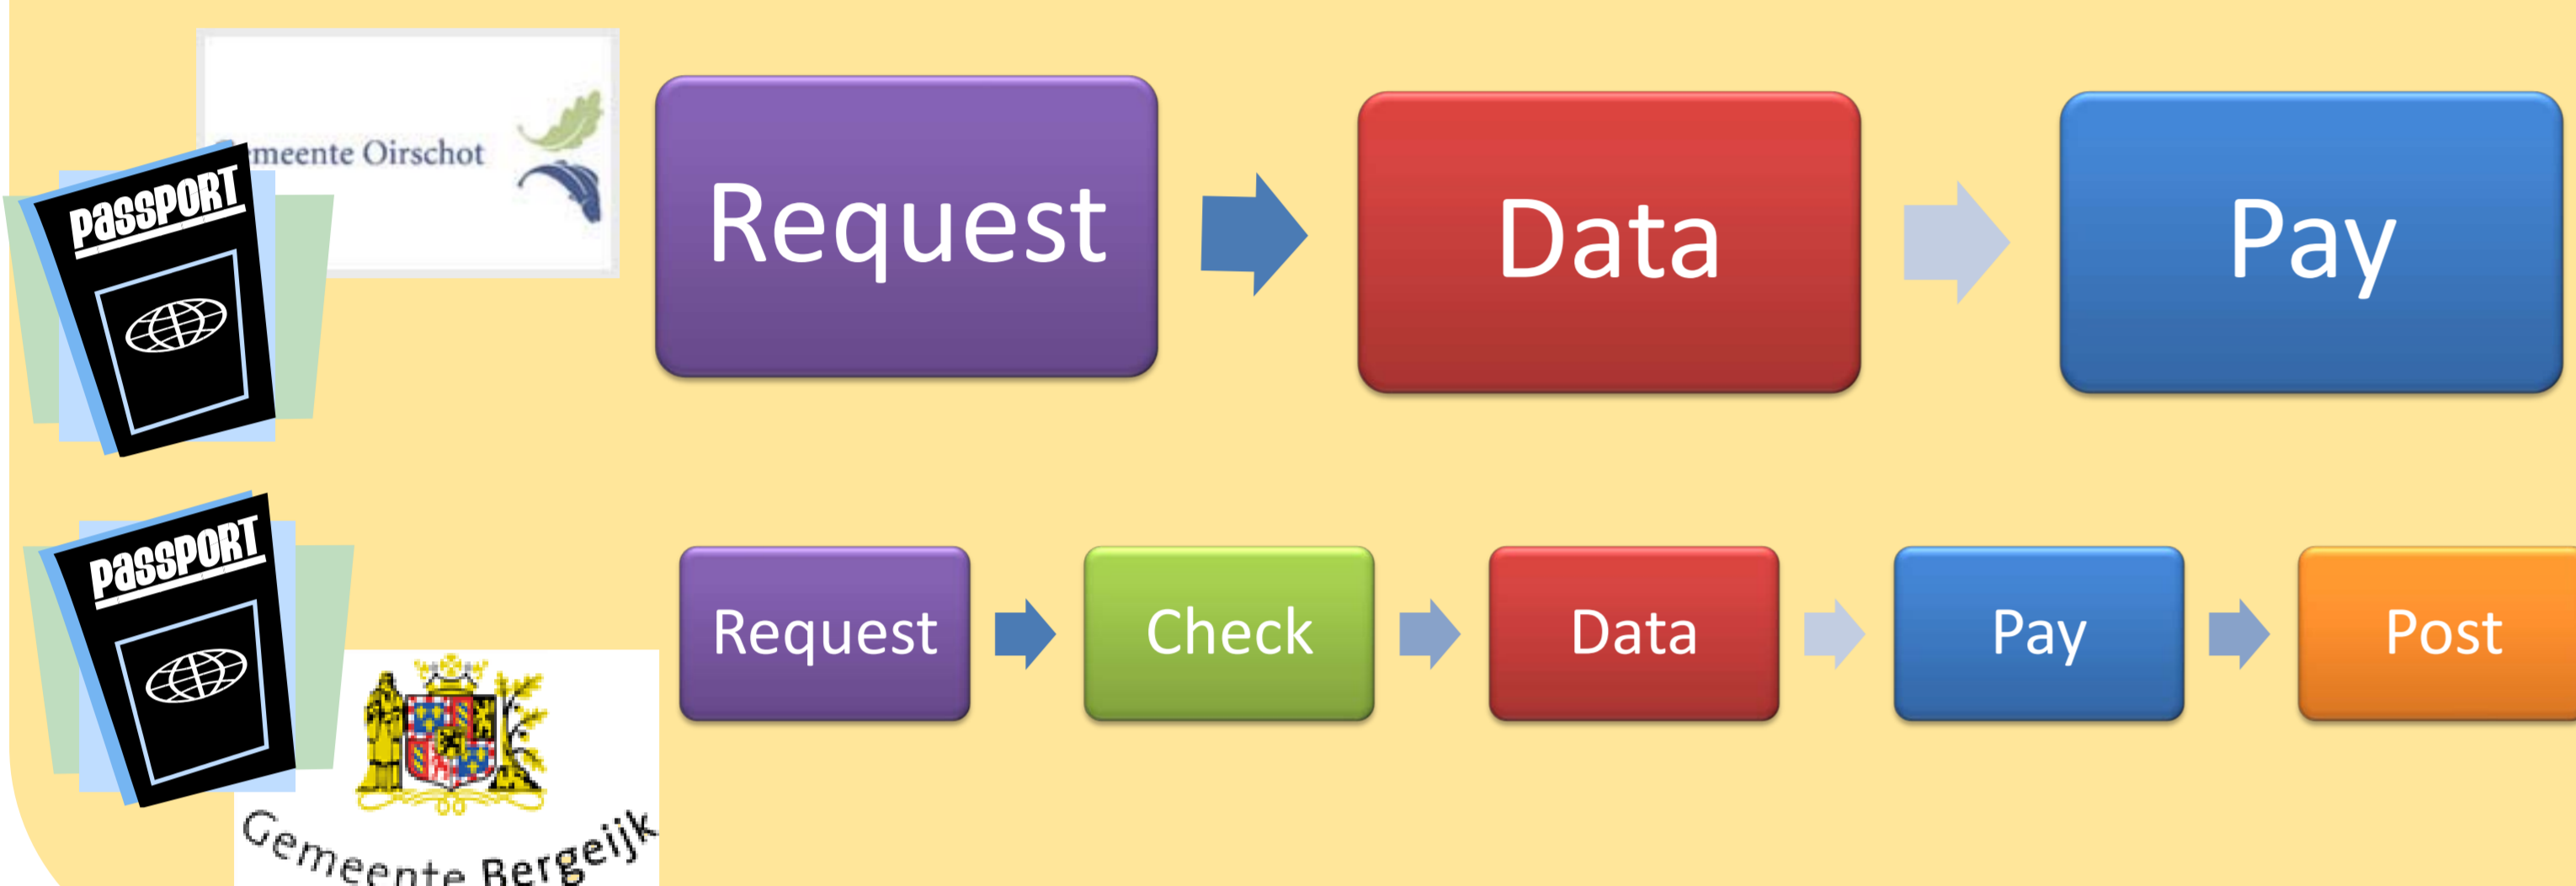

Providing a Shared BPM Infrastructure in the Cloud for Municipalities

Configurable Services for Local Governments (CoSeLoG)

W.M.P. van der Aalst, J.C.A.M. Buijs, B.F. van Dongen,
H.A. Reijers, D.M.M. Schunselaar, H.M.W. Verbeek

D!MPACT **perceptive**software

The problem

Multiple branches, same services, different process models.

The solution

The CoSeLoG project provides different techniques to support the “colour locale” of different branches whilst offering standardisation and advanced analysis techniques. It is deployable in the cloud and combines unlimited power with standardised comparable data for automated, on-the-fly comparisons and improvements by pressing a single button.