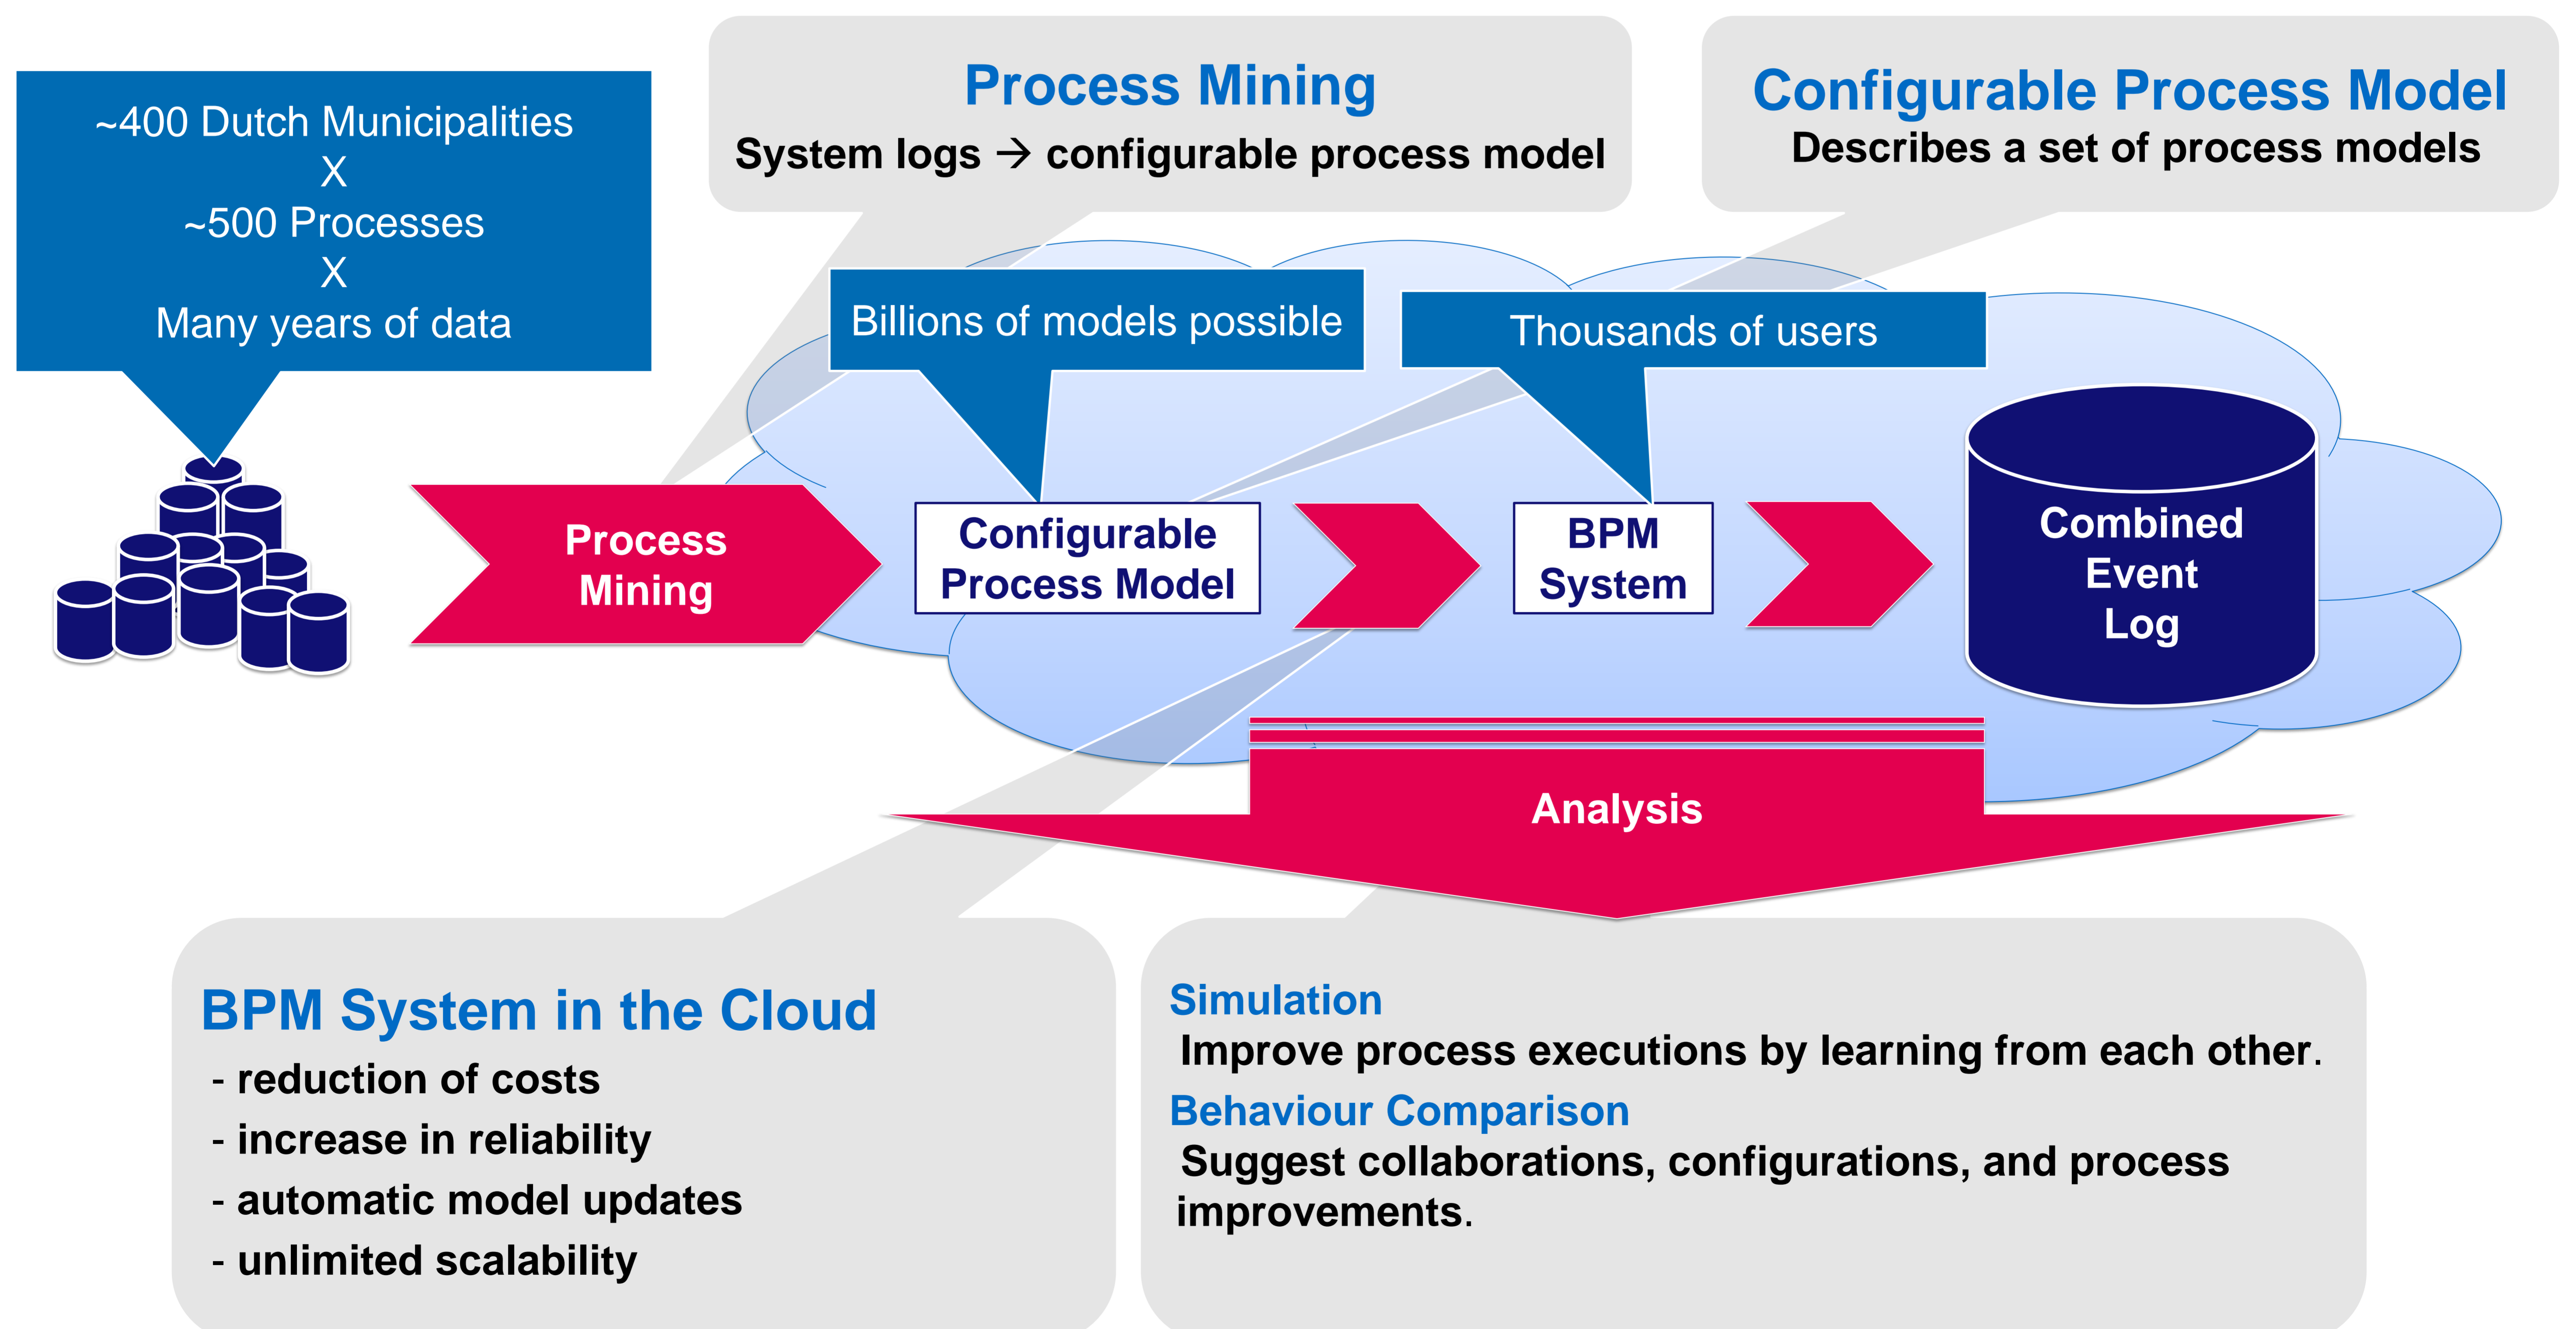

Advanced Support for Process Variations

Information & Contact

WWW: www.win.tue.nl/coselog
E-mail: coselog@tue.nl
Phone: +31 6 42 77 89 88 (Joos Buijs)
+31 6 42 77 89 80 (Dennis Schunselaar)