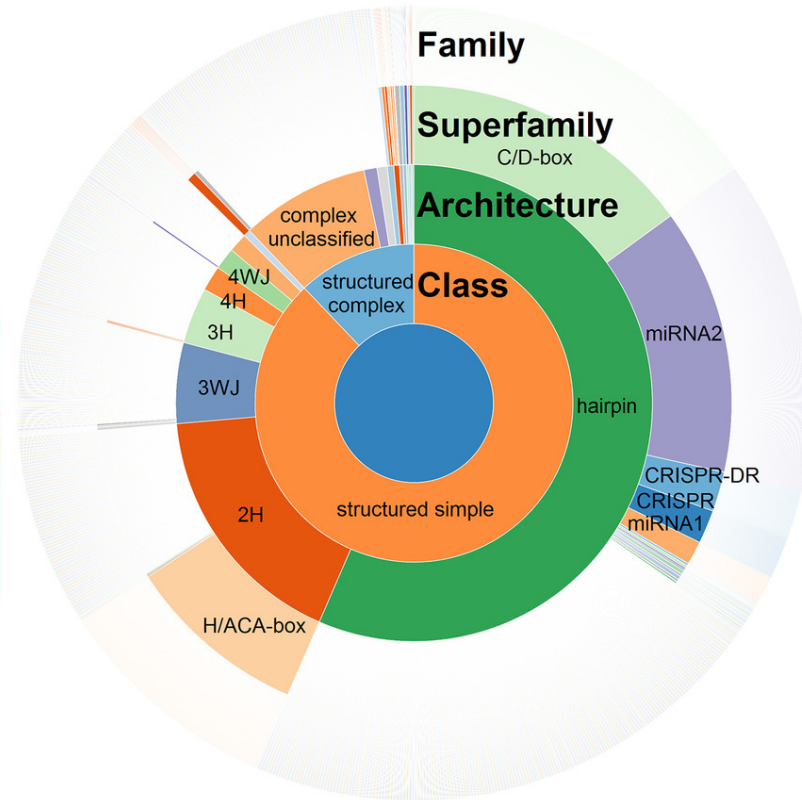

2IMV10 Assignment: Circular Space Reclaiming Icicle Plots

Space-reclaiming icicle plots are hierarchy visualizations based on the visual metaphor of icicles. This approach tries to reclaim empty space in all hierarchy levels, resulting in an improved visibility of the hierarchy elements especially those in deeper levels, as can be seen by comparing the two figures below. Several visual parameters can be tweaked to change the visual appearance and readability of the plots.

Another variation of the icicle plot (figure below, left) is the so-called sunburst icicle plot (figure below, right), where the the lower levels of the hierarchy are mapped on increasingly larger circles.

Assignment:

1. Make a circular version of the space-reclaiming icicle plots.
2. Make the transition between these two plots smooth, i.e. allow for an animation to morph one plot in the other.
 - a. Animation does not necessarily have to be interactive;
 - b. Choose smart parameters that can be "animated".
3. Improve on the readability and usability of the original space-reclaiming icicle plot.

Literature: Space-Reclaiming Icicle Plots: <https://doi.org/10.1109/pacificvis48177.2020.4908>